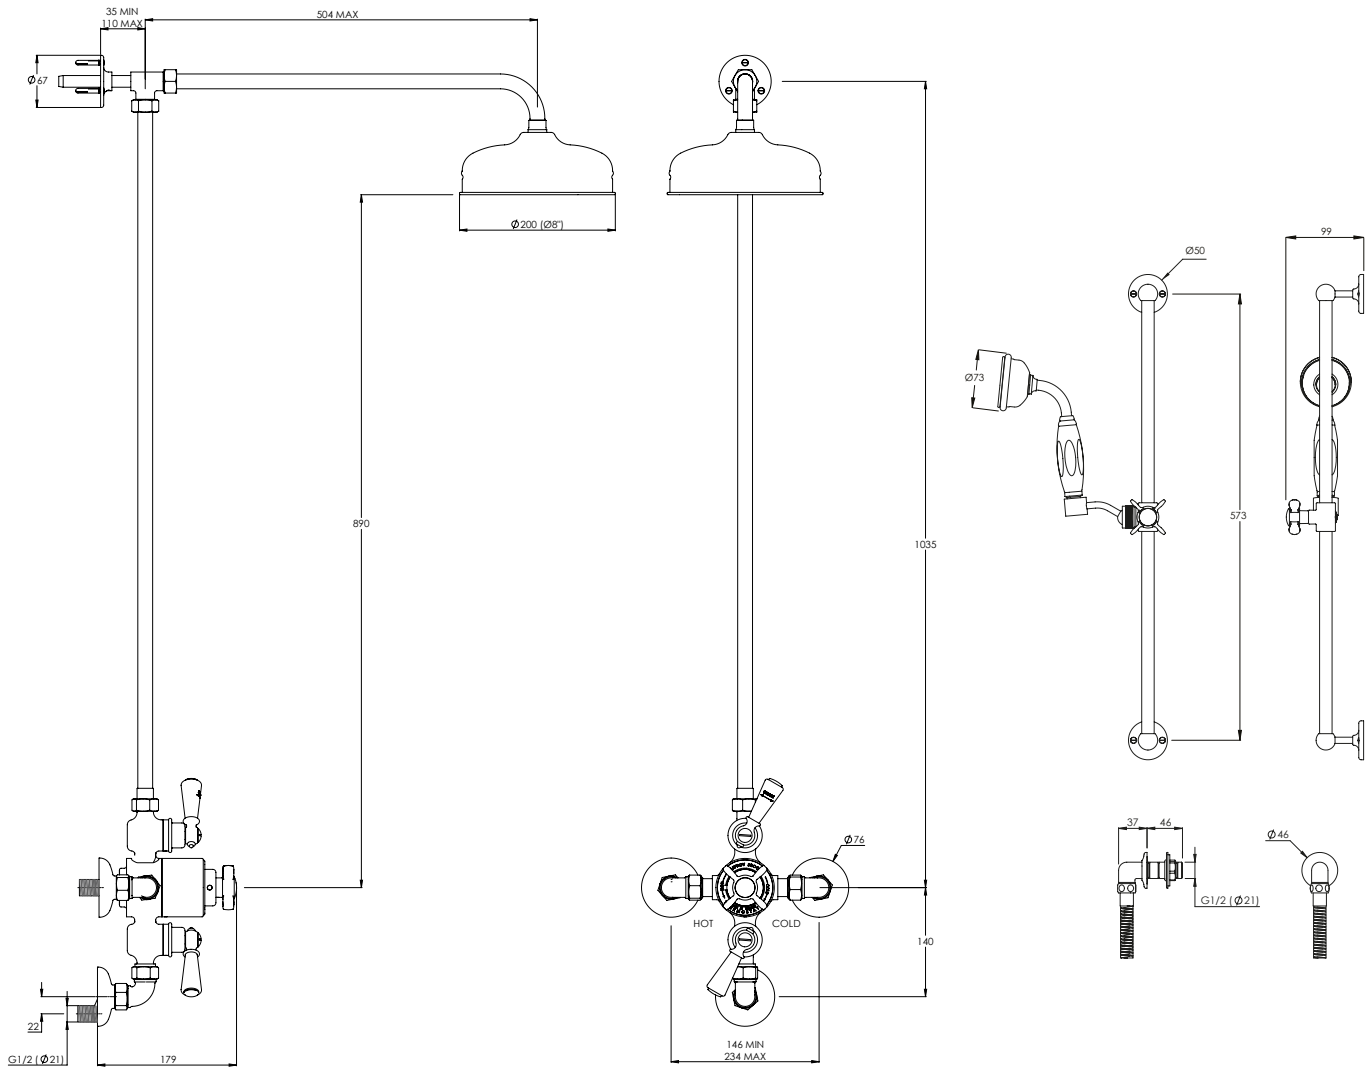

LEFROY BROOKS

IBROC HOUSE ESSEX ROAD
HODDESDON HERTS EN11 0QS UK
T: +44 (0)1992 708 316 F: +44 (0)1992 708 317

GDE8749

CLASSIC EXPOSED DUAL CONTROL THERMOSTATIC
VALVE, 8" ROSE, SLIDING RAIL, HANDSET & SHOWER
KIT. (EURO SPEC)

DIMENSIONAL DATA SHEET

DATE: 08/12/2021

REVISION: A

COPYRIGHT © LBIP LTD. ALL RIGHTS RESERVED

DIMENSIONS IN MILLIMETRES

WHILST EVERY EFFORT IS MADE TO ENSURE THE ACCURACY OF THESE DATA SHEETS THEY ARE SUBJECT TO CHANGE WITHOUT NOTICE AS PART OF THE COMPANY'S PRODUCT DEVELOPMENT PROCESS